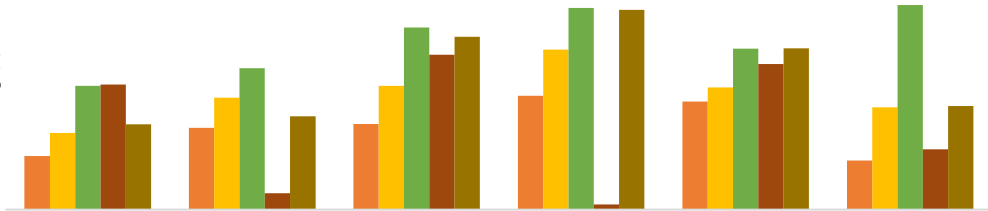

Mortality (%)

Imo

Kebbi

Kwara

Nasarawa

Rivers

Breeds