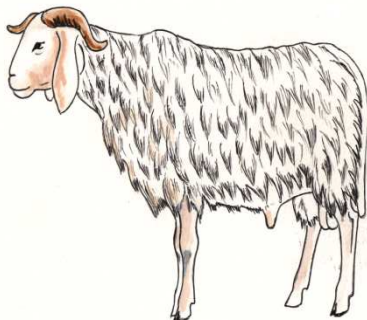

**Profile to evaluate****Attributes and levels**

4

- **Coat type:** wool
- **Coat colour:** bicolour
- **Body size:** small
- **Ear length:** short
- **Price:** 45 000 FCFA (69 €)

3

- **Coat types:** wool
- **Coat colour:** white
- **Body size:** small
- **Ear length:** long
- **Price:** 45 000 FCFA (69 €)